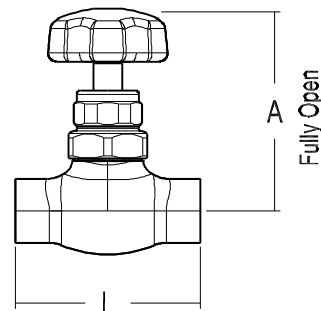

Dahl Brass Radiator Valves Regular Pattern - Straight

For Forced Heating or Cooling Systems

Size (Inlet x Outlet)	Part Number	A _{Handle}	A _{Lockshield}	L _{Length}
1/2C x 1/2C	110114000	2-1/2"	2-0"	2-1/4"
3/4C x 3/4C	110116000	2-3/4"	2-1/4"	3"