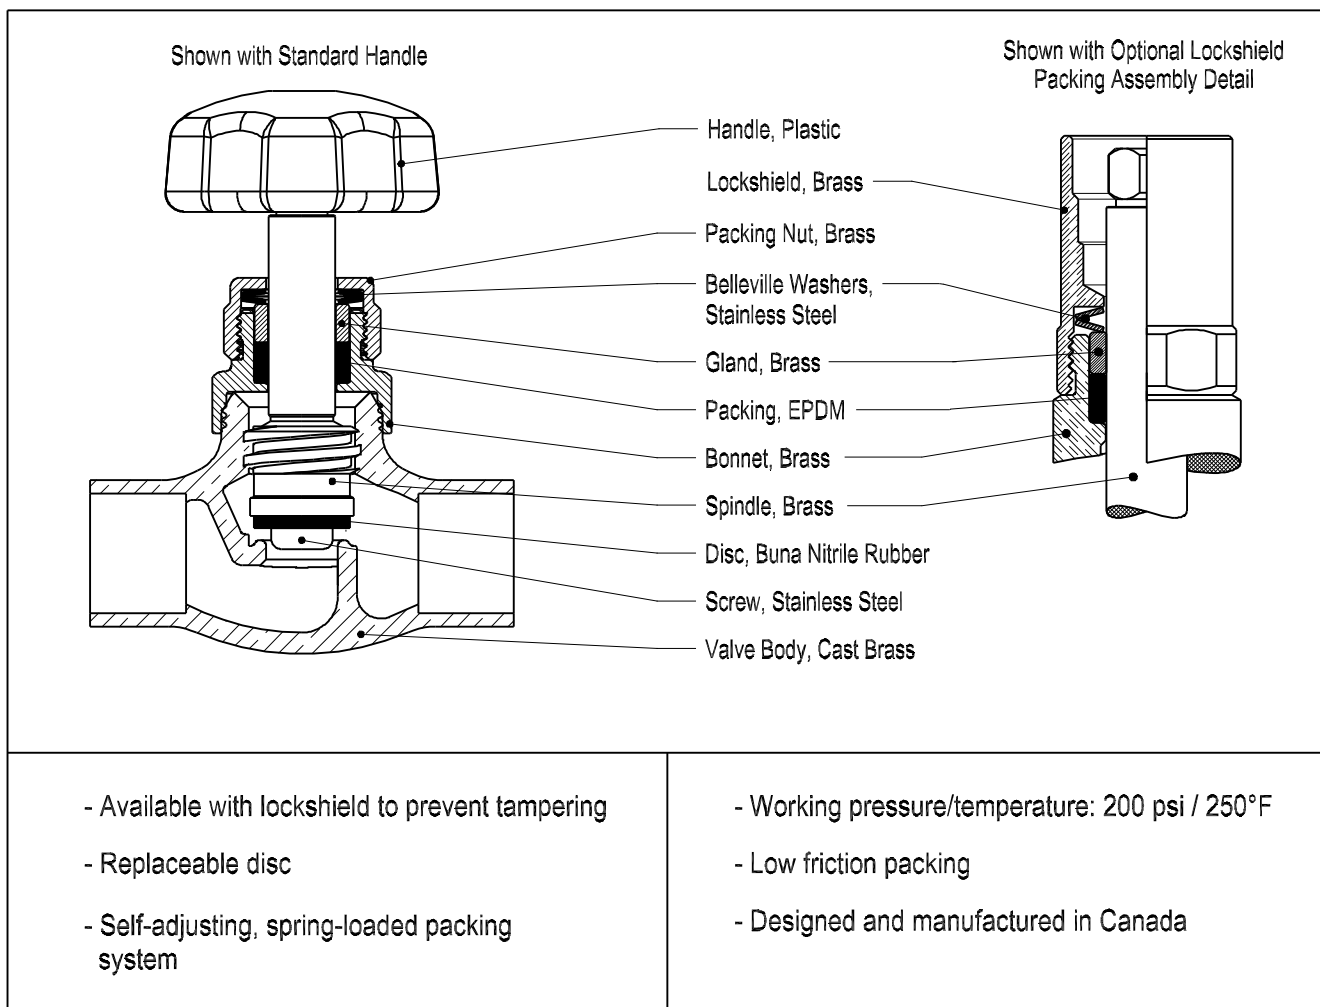

Dahl Brass Radiator Valves Regular Pattern - Straight

For Forced Heating or Cooling Systems

Size (Inlet x Outlet)	Part Number	A _{Handle}	A _{Lockshield}	L _{Length}
1/2C x 1/2C	110114000	2-1/2"	2-0"	2-1/4"
3/4C x 3/4C	110116000	2-3/4"	2-1/4"	3"