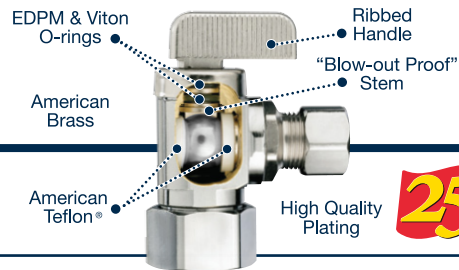

What's New From dahl

The latest specialties...
Shipped same or next day

MARCH 2011

ARRESTER TEE

CPX3-CPX3-14WHA

1/2 Compex x 1/2 Compex x Water Hammer Arrester

- Arrester Tee for PEX
- No crimp tool required
- Same model with crimp connections also available

dahl List Price
Each

$40.80

HOSE VALVE

111-53-04-14WHA (Straight)

1/2 FIP x Hose x Water Hammer Arrester

- Hose valves with integral arrester
- Also available with 3/8 FIP inlet and/or Loose Key operation

$38.56

HOSE VALVE

211-53-04-14WHA (Angle)

1/2 FIP x Hose x Water Hammer Arrester

- Hose valves with integral arrester
- Also available with 3/8 FIP inlet and/or Loose Key operation

$38.56