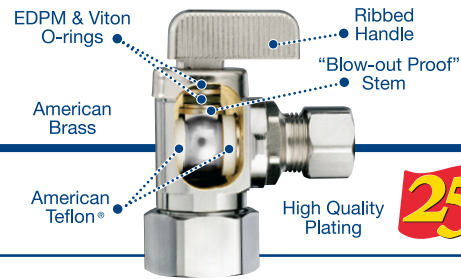

What's New From dahl

The latest specialties...
Shipped same or next day

FEBRUARY 2010

25 YEAR WARRANTY

WHIRLPOOL DISHWASHER ADAPTER - SUMMARY OF BRAND NAMES 220-04F-31

Female Swivel Hose x 3/8" OD Compression

- In September 2009, we featured the Female Swivel Hose elbow for new Whirlpool dishwashers
- This elbow also fits a number of other brands including Amana, Maytag, KitchenAid and Jenn-Air.
- For 3/8 OD Comp connections
- Also available less compression nut & sleeve - simply change part number to 220-04F-31LNS
- And also available with a 1/4 OD Comp connection - call for details!

IN-LINE STOPS

221-33-33

5/8 OD Comp x 5/8 OD Comp

- Sometimes your installation may give you no choice... but we will!
- For just about every straight pattern in-line stop, dahl offers an angle pattern equivalent
- Available in 1/8 through 5/8 OD size connections for a variety of pipe types