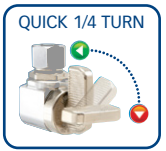

25 YEAR WARRANTY

WHIRLPOOL DISHWASHER ADAPTER - SUMMARY OF BRAND NAMES 220-04F-31

Female Swivel Hose x 3/8" OD Compression

- In September 2009, we featured the Female Swivel Hose elbow for new Whirlpool dishwashers
- This elbow also fits a number of other brands including Amana, Maytag, KitchenAid and Jenn-Air.
- For 3/8 OD Comp connections
- Also available less compression nut & sleeve - simply change part number to 220-04F-31LNS
- And also available with a 1/4 OD Comp connection - call for details!