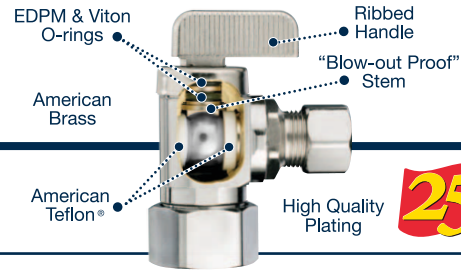

What's New From dahl

The latest specialties...
Shipped same or next day

AUGUST 2011

dahl List Price
Each

SUPPLY STOP 211-33-80

5/8 OD Comp x 1/4 OD Male SAE 45° Flare, Angle, Plated, **mini-ball™** Valve

- Top quality is not just our priority - it is our purpose

\$21.30

IN-LINE STOP 211-05Y-PX2

1/2 Male BSP Thread x 3/8 Crimpex, Angle, Plated, **mini-ball™** Valve

- Making unusual parts is just one of our many strengths

\$20.10

dahl-in-one® KIT-MEGA-LK

dahl-in-one® MEGA KIT with Loose Key operation

- Like this specialty dahl-in-one® kit with Loose Key operated bodies
- Created within 2 hours on Friday, August 19, 2011, in response to a request from a supplier to U.S. Veterans Administration Hospitals

\$240.58

TEE 01-53-53

1/2 Dual (C or M) x 1/2 FIP x 1/2 FIP, Tee

- We thrive on helping you to find application solutions

\$16.46

SUPPLY STOP 211-03-53

5/8 OD (1/2 Nom) Female SAE 45° Flare x 1/2 FIP, Angle, Plated, **mini-ball™** Valve