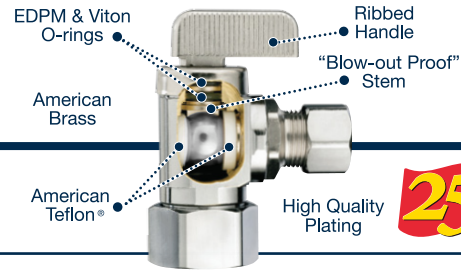

What's New From dahl

The latest specialties...
Shipped same or next day

JUNE 2011

dahl List Price
Each

RETROFIT ELBOW

210-41-31

3/8 OD Fem Comp x 3/8 OD Comp, Angle, Plated, Adapter

- In a tight spot and replacing the existing valve is the last thing you want to do?
- With Dahl, there's no need to shut off all of the water and replace the old valve!
- This elbow can convert a straight stop into an angle stop

\$14.05

ADAPTER

110-13-04

1/2 C (Female Solder) x Hose, Straight, Plated, Adapter

- Sometimes it's hard to find what you really want
- Like a plated hose adapter with a sweat connection
- No problem

\$10.15

RETROFIT VALVE

211-42-41

1/2 OD Fem Comp x 3/8 OD Fem. Comp, Angle, Plated, mini-ball™ Valve

- Another unusual product for somebody caught in an unusual situation.
- When you've been everywhere else, and thought of everything else, don't forget to call Dahl!

\$60.26

RETROFIT VALVE

221-05-30

1/2 NPSM x 1/4 OD Comp, Angle, Brass

- The NPSM thread on this elbow will connect to a faucet connector
- Why did somebody need it? We don't know... But we do know that we can make it!