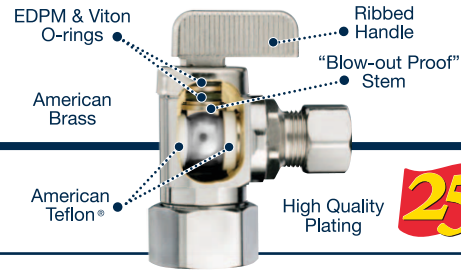

What's New From dahl

The latest specialties...
Shipped same or next day

AUGUST 2011

dahl List Price
Each

SUPPLY STOP 211-33-80

5/8 OD Comp x 1/4 OD Male SAE 45° Flare, Angle, Plated, **mini-ball™** Valve

- Top quality is not just our priority - it is our purpose

\$23.96

IN-LINE STOP 211-05Y-PX2

1/2 Male BSP Thread x 3/8 Crimpex, Angle, Plated, **mini-ball™** Valve

- Making unusual parts is just one of our many strengths

\$22.62

dahl-in-one® KIT-MEGA-LK

dahl-in-one® MEGA KIT with Loose Key operation

- Like this specialty dahl-in-one® kit with Loose Key operated bodies
- Created within 2 hours on Friday, August 19, 2011, in response to a request from a supplier to U.S. Veterans Administration Hospitals

\$276.28

TEE 01-53-53

1/2 Dual (C or M) x 1/2 FIP x 1/2 FIP, Tee

- We thrive on helping you to find application solutions

\$18.53

SUPPLY STOP 211-03-53

5/8 OD (1/2 Nom) Female SAE 45° Flare x 1/2 FIP, Angle, Plated, **mini-ball™** Valve