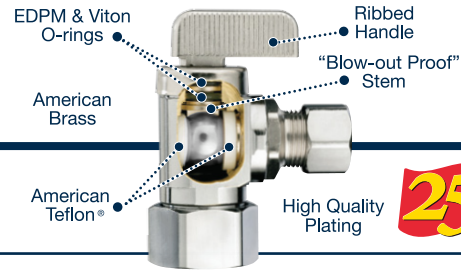

What's New From dahl

The latest specialties...
Shipped same or next day

MARCH 2011

dahl List Price
Each

IN-LINE STOP 121LB-QG3-CPX4

1/2 QUICK-GRIP™ x 5/8 (3/4 OD) Compex,
Straight, Brass, Large Bore, **mini-ball™** Valve

\$44.26

HOSE VALVE 111-53-04-14WHA (Straight)

1/2 FIP x Hose x Water Hammer Arrestor

- Hose valves with integral arrester
- Also available with 3/8 FIP inlet and/or Loose Key operation

\$43.38

HOSE VALVE 211-53-04-14WHA (Angle)

1/2 FIP x Hose x Water Hammer Arrestor

- Hose valves with integral arrester
- Also available with 3/8 FIP inlet and/or Loose Key operation

\$43.38

TEE 43-43-41-PL

5/8 OD Fem. Comp x 5/8 OD Fem. Comp x 3/8 OD Fem. Comp, Plated

- Specialty tee
- Another custom product that was assembled & shipped within 24 hours of order receipt.

\$23.45

DUAL OUTLET 211-33-30-30

5/8 OD Comp x 1/4 OD Comp x 1/4 OD Comp, Angle, Plated

- For dedicated branch line to icemaker & instant hot... or anything else that can be served by a valve like this.
- Need something special? Give us a call!