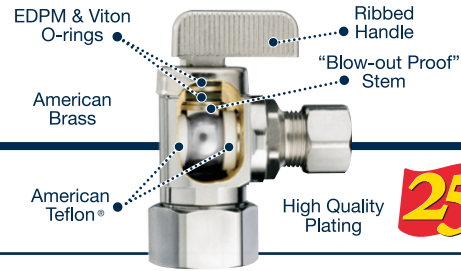

## ARRESTER TEE 04F-04-14WHA

*Female Swivel Hose x Hose x AA Water Hammer Arrester*

- The best way to silence water hammer on washing machines
- Retrofits to existing shut-offs in seconds!

dahl List Price  
Each

## ARRESTER TEE 41-31-14WHA-PL

*3/8 OD Fem Comp x 3/8 OD Comp x AA Water Hammer Arrester*

- Great for dishwashers, toilets and single lever faucets
- Retrofits to existing shut-offs in seconds!

\$28.94