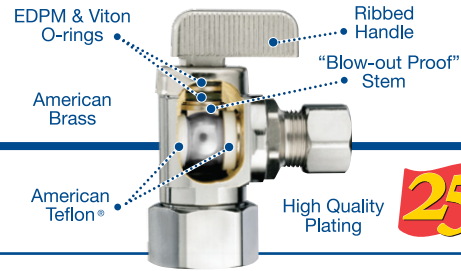

What's New From dahl

The latest specialties...
Shipped same or next day

SEPTEMBER 2010

25 YEAR WARRANTY

ADAPTER 120-64-KPX5

3/4 MIP x 3/4 PEX-AL-PEX Crimp, Straight, Brass, Adapter

- Male x PEX-AL-PEX crimp adapter
- Transitional Male x PEX-AL-PEX crimp adapter
- Hundreds of specialty adapters available!

dahl List Price
Each

\$19.74

SUPPLY STOP 211-01-32

1/2 Dual (C or M) x 1/2 OD Comp, Angle, Plated mini-ball™ Valve

- Supply Stop for connecting older one-piece toilets and dishwashers
- Available for most pipe types

\$20.85

ELBOW 210-53-32

1/2 FIP x 1/2 OD Comp, Plated Elbow

- A customer requested this elbow for a clawfoot tub installation
- Would this work for you?
- Do you need a different one?
- Give us a call!

\$13.12

- PEX-AL-PEX elbow with crimp connections
- For tight spots in end-of-line applications where the bend radius is too much for the pipe

\$10.34

TURN TO QUALITY. TURN TO DAHL.™

www.dahlvalve.com | sales@dahlvalve.com | 800 268 2363