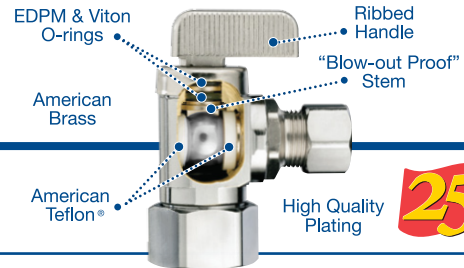

What's New From dahl

The latest specialties...
Shipped same or next day

SEPTEMBER 2010

ADAPTER 120-64-KPX5

3/4 MIP x 3/4 PEX-AL-PEX Crimp, Straight, Brass, Adapter

- Male x PEX-AL-PEX crimp adapter
- Transitional Male x PEX-AL-PEX crimp adapter
- Hundreds of specialty adapters available!

dahl List Price
Each

\$15.26

SUPPLY STOP 211-01-32

1/2 Dual (C or M) x 1/2 OD Comp, Angle, Plated mini-ball™ Valve

- Supply Stop for connecting older one-piece toilets and dishwashers
- Available for most pipe types

\$16.12

ELBOW 210-53-32

1/2 FIP x 1/2 OD Comp, Plated Elbow

- A customer requested this elbow for a clawfoot tub installation
- Would this work for you?
- Do you need a different one?
- Give us a call!

\$15.06

- PEX-AL-PEX elbow with crimp connections
- For tight spots in end-of-line applications where the bend radius is too much for the pipe

\$7.99

TURN TO QUALITY. TURN TO DAHL.™

www.dahlvalve.com | sales@dahlvalve.com | 800 268 5355