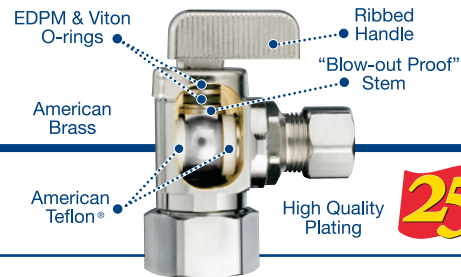

What's New From dahl

The latest specialties...
Shipped same or next day

APRIL 2010

25 YEAR WARRANTY

DUAL OUTLET VALVES

111-54-04-04

3/4 FIP x Hose x Hose, Straight, Plated

- Why use a reducing bushing and more joints?
- dahl can supply 3/4 inlet Dual Outlet valves!
- Available with NPT, Solder, Compression and PEX inlets

dahl List Price
Each

\$27.53

PROPRESS COMPATIBLE VALVES

221-23L-30-BAG

1/2 CTS Propress Compatible x 1/4 OD Comp, Angle, Brass

- Also available for 3/4 CTS
- Hundreds of models available - call for details!

\$13.30

TEES - SPECIALTY

PX3-PX3-52

1/2 Crimpex x 1/2 Crimpex x 3/8 FIP

- Specialty tees are one of our specialties!
- Available for most pipe types
- Great for installing branch lines or instruments

\$12.92

FLARE VALVES

121-81F-30

3/8 OD Fem. Flare X 1/4 OD Comp

- Flare valves available in sizes from 1/4 OD to 5/8 OD SAE 45° Female Flare
- For straight or angle pattern valves
- Also available with a huge variety of our other end connections
- Build your custom flare valve today!