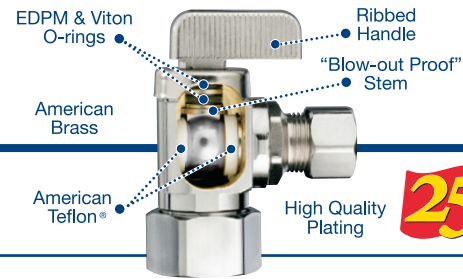

What's New From dahl

The latest specialties...
Shipped same or next day

APRIL 2010

25 YEAR WARRANTY

DUAL OUTLET VALVES

111-54-04-04

3/4 FIP x Hose x Hose, Straight, Plated

- Why use a reducing bushing and more joints?
- dahl can supply 3/4 inlet Dual Outlet valves!
- Available with NPT, Solder, Compression and PEX inlets

dahl List Price
Each

\$25.09

PROPRESS COMPATIBLE VALVES

221-23L-30-BAG

1/2 CTS Propress Compatible x 1/4 OD Comp, Angle, Brass

- Also available for 3/4 CTS
- Hundreds of models available - call for details!

\$9.50

TEES - SPECIALTY

PX3-PX3-52

1/2 Crimpex x 1/2 Crimpex x 3/8 FIP

- Specialty tees are one of our specialties!
- Available for most pipe types
- Great for installing branch lines or instruments

\$10.93

FLARE VALVES

121-81F-30

3/8 OD Fem. Flare X 1/4 OD Comp

- Flare valves available in sizes from 1/4 OD to 5/8 OD SAE 45° Female Flare
- For straight or angle pattern valves
- Also available with a huge variety of our other end connections
- Build your custom flare valve today!