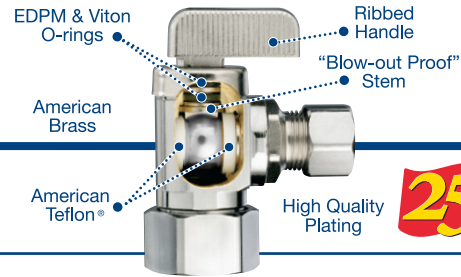

What's New From dahl

The latest specialties...
Shipped same or next day

FEBRUARY 2010

25 YEAR WARRANTY

WHIRLPOOL DISHWASHER ADAPTER - SUMMARY OF BRAND NAMES 220-04F-31

Female Swivel Hose x 3/8" OD Compression

- In September 2009, we featured the Female Swivel Hose elbow for new Whirlpool dishwashers
- This elbow also fits a number of other brands including Amana, Maytag, KitchenAid and Jenn-Air.
- For 3/8 OD Comp connections
- Also available less compression nut & sleeve - simply change part number to 220-04F-31LNS
- And also available with a 1/4 OD Comp connection - call for details!

IN-LINE STOPS

221-33-33

5/8 OD Comp x 5/8 OD Comp

- Sometimes your installation may give you no choice... but we will!
- For just about every straight pattern in-line stop, dahl offers an angle pattern equivalent
- Available in 1/8 through 5/8 OD size connections for a variety of pipe types

DUAL OUTLET VALVES

211-33-31-32

5/8 OD Comp x 3/8 OD Comp x 1/2 OD Comp

- Dual Outlet valves are available with a 1/2" OD Comp outlet on the branch for dishwashers and other 1/2" OD applications
- Straight or angle pattern
- Tamper-resistant operation available