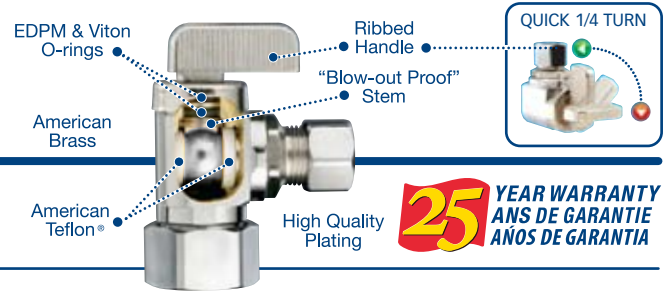

What's New From dahl

The latest specialties...
Shipped same or next day

JUNE 2009

25 YEAR WARRANTY
ANS DE GARANTIE
AÑOS DE GARANTIA

Now Available Direct from dahl F2080 Connections (same as Rehau EVERLOC) in 1/2", 5/8" and 3/4" sizes

SUPPLY STOP - F2080 (SAME AS REHAU)

111-EV3-31

1/2 F2080 x 3/8 OD Comp, Straight, Plated

SUPPLY STOPS

211-EV3-31

1/2 F2080 x 3/8 OD Comp, Angle, Plated

DUAL OUTLET VALVES

111-EV3-31-31