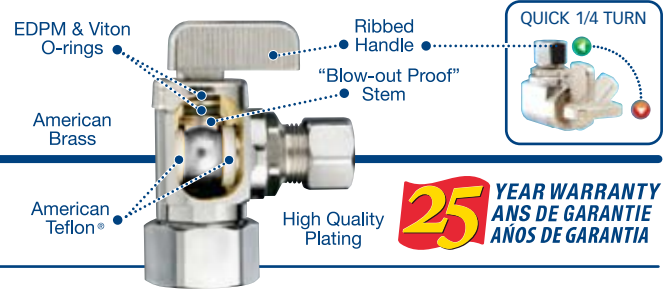

What's New From dahl

The latest specialties...
Shipped same or next day

JUNE 2009

25 YEAR WARRANTY
ANS DE GARANTIE
AÑOS DE GARANTIA

Now Available Direct from dahl F2080 Connections (same as Rehau EVERLOC) in 1/2", 5/8" and 3/4" sizes

SUPPLY STOP - F2080 (SAME AS REHAU)

111-EV3-31

1/2 F2080 x 3/8 OD Comp, Straight, Plated

SUPPLY STOPS

211-EV3-31

1/2 F2080 x 3/8 OD Comp, Angle, Plated

DUAL OUTLET VALVES

111-EV3-31-31