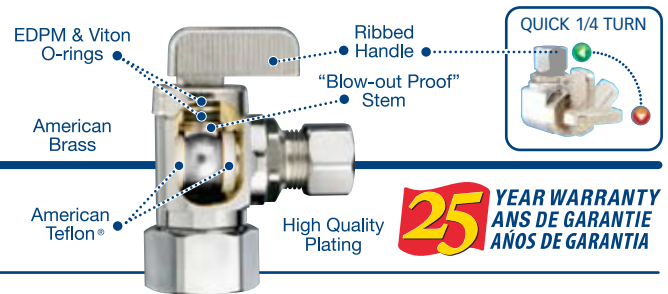

What's New From dahl

The latest specialties...
Shipped same or next day

JULY 2009

25 YEAR WARRANTY
ANS DE GARANTIE
AÑOS DE GARANTIA

RETROFIT VALVE

211-41-30

3/8 OD Fem Comp x 1/4 OD Comp

- ANGLE pattern retrofit valve with 1/4 OD Comp outlet
- Piggy-backs onto existing supply stops or adapters to supply a new fixture or appliance with a 1/4 OD line.
- Perfect for tight spots when you have to loop a braided connector.

RETROFIT DUAL OUTLET VALVE

111-41-31-30

3/8 OD Fem Comp x 3/8 OD Comp x 1/4 OD Comp

- Piggy-backs onto existing supply stops or adapters to supply a new fixture or appliance with a 1/4 OD line.
- Great for icemakers, instant hot units and more...

RETROFIT TEE & VALVE KIT

41-2415-WHA

Tee & Valve 3/8 OD Female Compression Kit

3/8 OD Fem Comp x 3/8 OD Comp x 1/4 OD Comp with integral Water Hammer Arrester

- Retrofit tee & valve kit with mini-ball™ valve to isolate branch and eliminate water hammer.
- Piggy-backs onto existing supply stops or adapters to supply a new fixture or appliance with a 1/4 OD line.
- Great for icemakers, instant hot units and more...

RETROFIT DUAL OUTLET VALVE

111-41-31-31

3/8 OD Fem Comp x 3/8 OD Comp x 3/8 OD Comp

- Piggy-backs onto existing supply stops or adapters to supply a new fixture or appliance with a 3/8 OD line.
- Great for dishwashers, water filters, bidets and more...