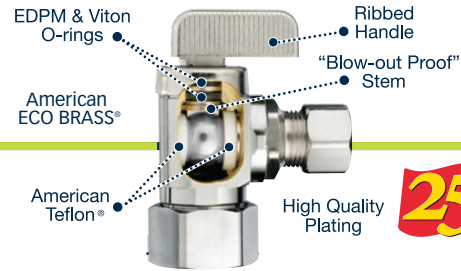

What's New From

Look for dahl-ECO made **mini-ball™** valves - the symbol of reliable North American manufactured product with wetted surfaces containing less than 0.1% Lead by weight.

California / Vermont Compliant

APRIL 2011

dahl List Price Each

SUPPLY STOP WITH INTEGRAL WATER HAMMER ARRESTER 511-42-31-14WHA

1/2 OD Fem Comp x 3/8 OD Comp x Water Hammer Arrester, Straight, Plated, dahl-ECO **mini-ball™** Valve

- Retrofit for 1/2 OD Comp
- More & more dahl-ECO specialties are available every day!
- Plated arrester without a label = clean finishing

\$69.01

SUPPLY STOP WITH INTEGRAL WATER HAMMER ARRESTER 611-42-31-14WHA

1/2 OD Fem Comp x 3/8 OD Comp x Water Hammer Arrester, Angle, Plated, dahl-ECO **mini-ball™** Valve

- Prefer the first valve in angle pattern? Here you go...

\$48.65

DUAL SHUT-OFF EPRPX3-4001

1/2 F1960 x 3/8 OD x 3/8 OD Comp, Dual Shut-Off, 2 Angle, Plated, dahl-ECO **mini-ball™** Valve

- Dual Shut-Off valve with F1960 Cold Expansion connection
- Many models available including 1/4 & 1/2 OD Comp and Male Hose connections on the branch
- Add "WHA" to the end of the part number if you want an integral water hammer arrester